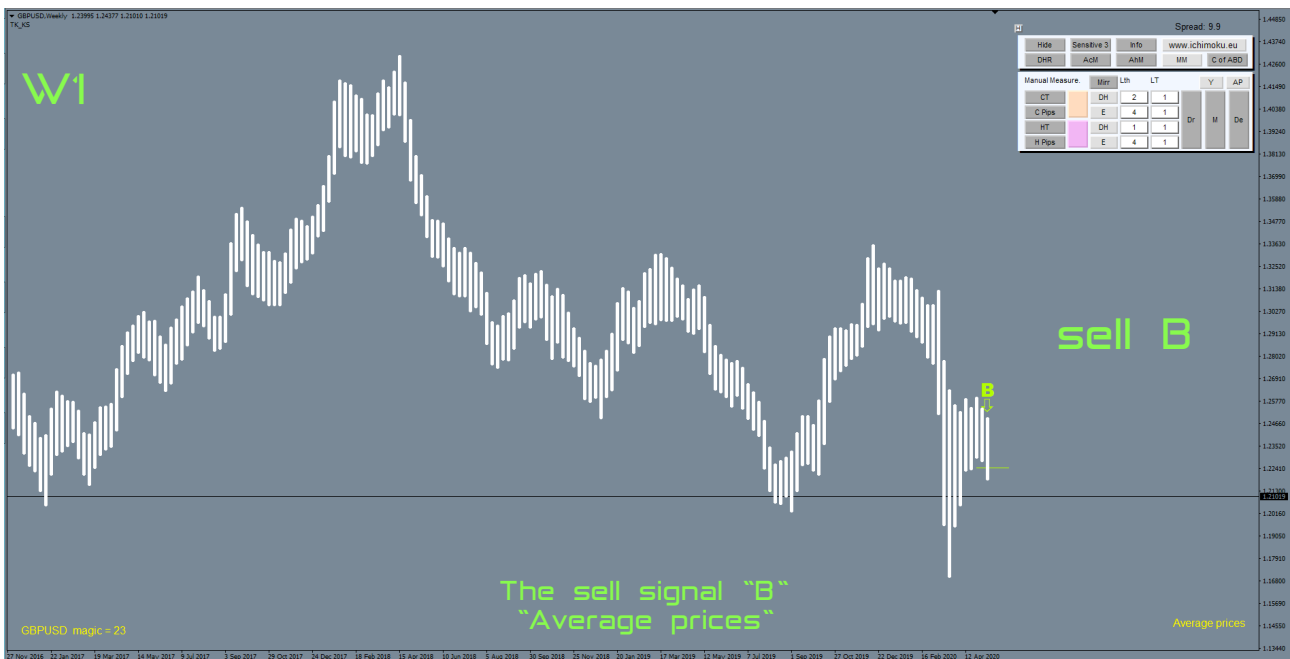

Value: GBPUSD

A sequence of signals in the W1 chart: