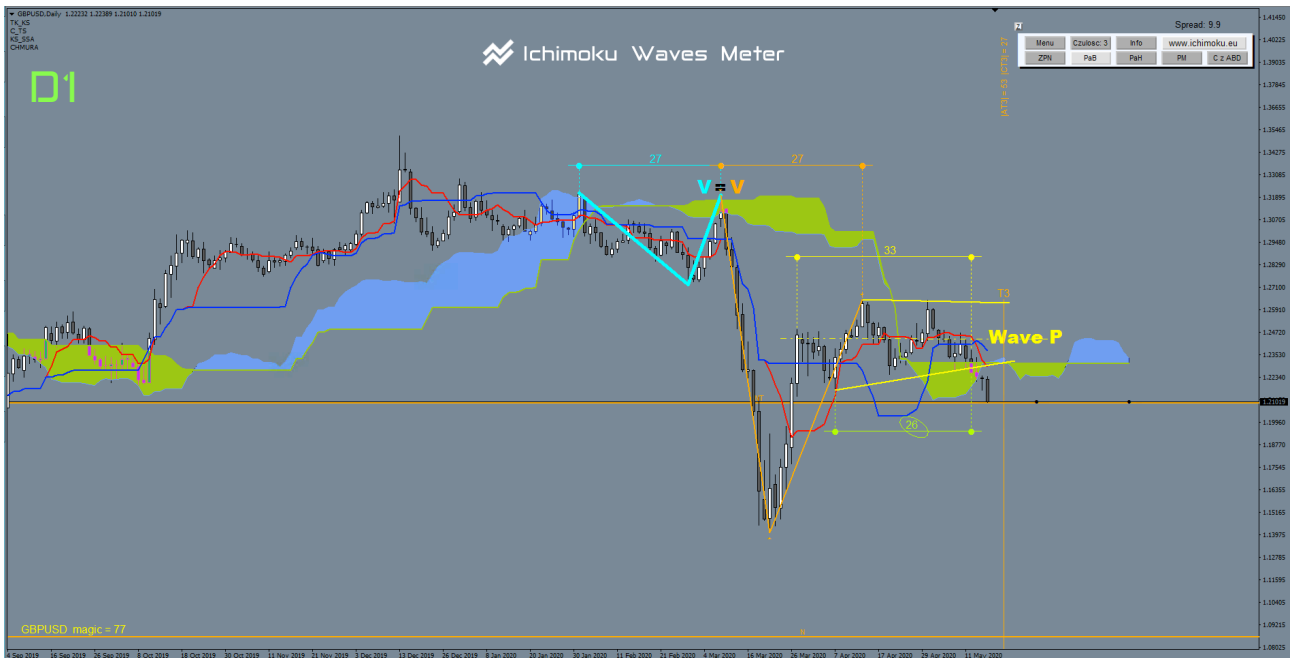

DISCLAIMER: This material is provided as a general marketing communication for information purposes only and does not constitute an independent investment research. Nothing in this communication contains, or should be considered as containing, an investment advice or an investment recommendation or a solicitation for the purpose of buying or selling of any financial instrument. All information provided is gathered from reputable sources and any information containing an indication of past performance is not a guarantee or reliable indicator of future performance.

RISK WARNING: Information and appearing entries are of an educational nature and are not a "recommendation" within the meaning of the Regulation of the Minister of Finance of 19 October 2005 on information constituting recommendations regarding financial instruments or their issuers (Journal of Acts Year 2005 No. 206, pos. 715). Investing in the Forex market using the finance leverage carries a high risk and there is a possibility of losing some or all of the funds invested.

Renunciation: The author of this elaboration and the owner of www.ichimoku.eu does not take any responsibility for your trading decisions. Everything presented here was created only for training and teaching purposes.

www.ichimoku.eu

Ichimoku Ltd., location: Katowice, Aleje Bolesława Krzywoustego 4/1, ZIP code 40-870, Poland, registered in the National Court Register by the District Court of Katowice-East in Katowice, The 8th Economical Department NCR, NCR no. 0000771061, with the share capital of 5.000,00 PLN, NIP no. 6342950794, REGON no. 382539071