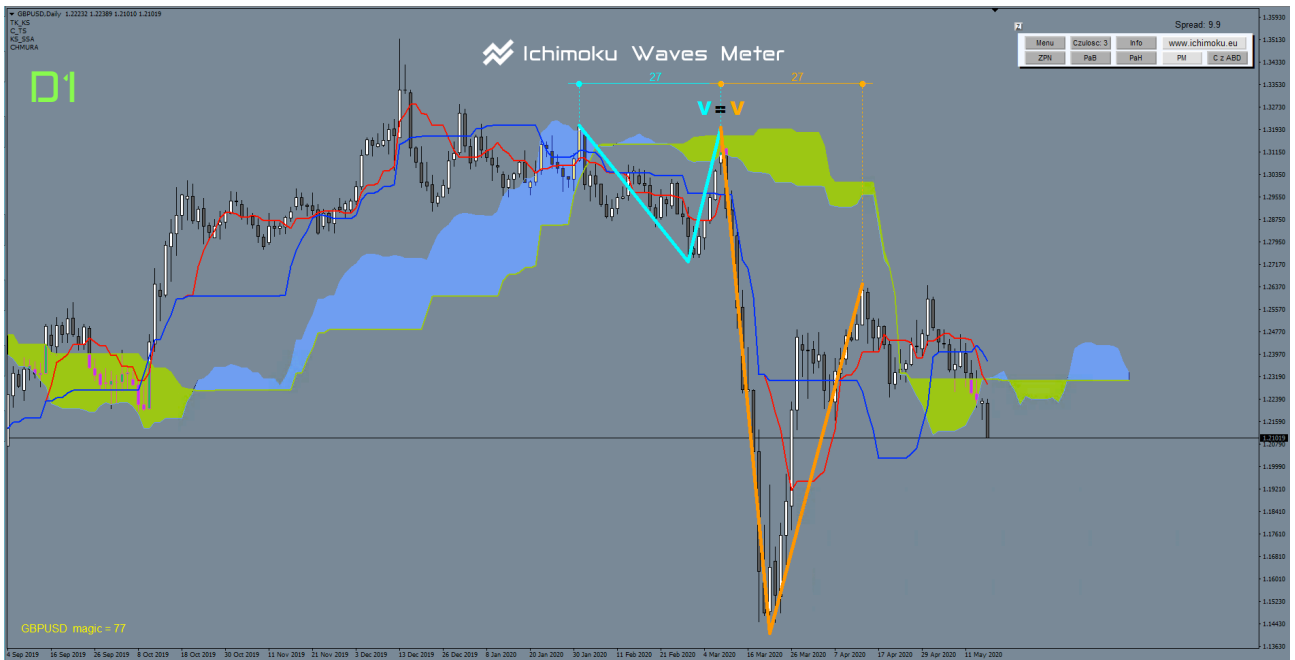

DISCLAIMER: This material is provided as a general marketing communication for information purposes only and does not constitute an independent investment research. Nothing in this communication contains, or should be considered as containing, an investment advice or an investment recommendation or a solicitation for the purpose of buying or selling of any financial instrument. All information provided is gathered from reputable sources and any information containing an indication of past performance is not a guarantee or reliable indicator of future performance.

RISK WARNING: Information and appearing entries are of an educational nature and are not a "recommendation" within the meaning of the Regulation of the Minister of Finance of 19 October 2005 on information constituting recommendations regarding financial instruments or their issuers (Journal of Acts Year 2005 No. 206, pos. 715). Investing in the Forex market using the finance leverage carries a high risk and there is a possibility of losing some or all of the funds invested.

Renunciation: The author of this elaboration and the owner of www.ichimoku.eu does not take any responsibility for your trading decisions. Everything presented here was created only for training and teaching purposes.

www.ichimoku.eu

Ichimoku Ltd., location: Katowice, Aleje Bolesława Krzywoustego 4/1, ZIP code 40-870, Poland, registered in the National Court Register by the District Court of Katowice-East in Katowice, The 8th Economical Department NCR, NCR no. 0000771061, with the share capital of 5.000,00 PLN, NIP no. 6342950794, REGON no. 382539071